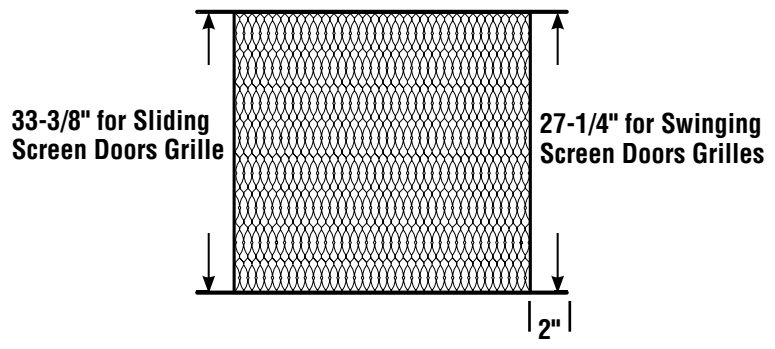

Sliding Door Grille Net Sizes

Nominal Size	Actual Tip to Tip	Actual Body Size
30" x 33"	30"	26" x 33-1/8"
36" x 33"	36"	32" x 33-1/8"
48" x 33"	48"	44" x 33-1/8"
60" x 33"	60"	56" x 33-1/8"

For
Fiesta & Empress
Grilles

LIST PRICING ON CUSTOM MADE DOOR GRILLES

COLOR CODE CHART (XX)	
AD = Adobe	BZ = Bronze
AL = Almond	ML = Mill
BK = Black	WH = White

FIESTA Custom Made Door Grilles

PART NO.	PRODUCT LINE	DESCRIPTION	LIST PRICE		
			MILL	FINISH	
2398XX	F3316	Tip To Tip To 34" x 27"	No Tips To 31" x 27"	\$44.00	\$52.00
2398XX	F3316	To 36" x 33"	To 32" x 33"	48.00	56.00
2398XX	F3316	To 48" x 33"	To 44" x 33"	60.00	72.00
2398XX	F3316	To 60" x 33"	To 56" x 33"	64.00	80.00