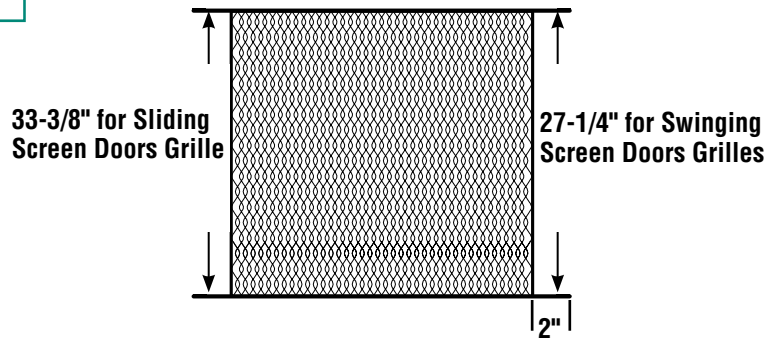

LIST PRICING ON CUSTOM MADE DOOR GRILLES

COLOR CODE CHART (XX)	
AD = Adobe	BZ = Bronze
AL = Almond	ML = Mill
BK = Black	WH = White

FIESTA Custom Made Door Grilles

PART NO.	PRODUCT LINE	DESCRIPTION	LIST PRICE		
			MILL	FINISH	
2398XX	F3316	Tip To Tip To 34" x 27"	No Tips To 31" x 27"	$44.00	$52.00
2398XX	F3316	To 36" x 33"	To 32" x 33"	48.00	56.00
2398XX	F3316	To 48" x 33"	To 44" x 33"	60.00	72.00
2398XX	F3316	To 60" x 33"	To 56" x 33"	64.00	80.00